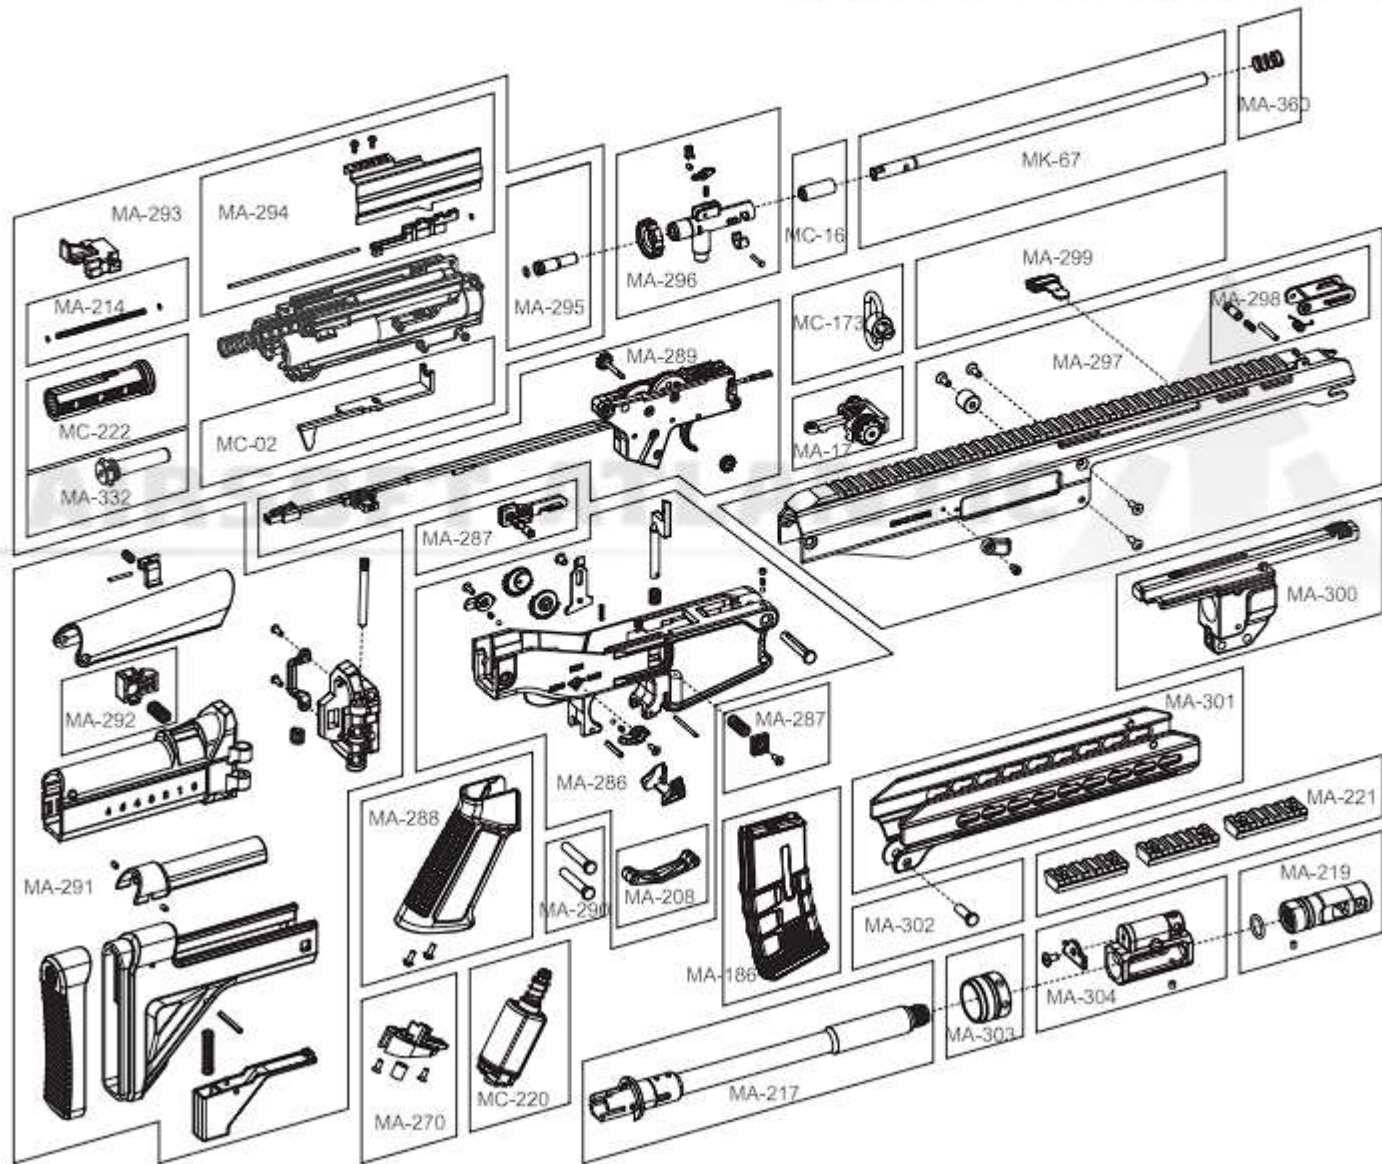

8

各部零件說明 Description

■ ICS-230

*每一款槍型基本配備不同依實際出貨為主。圖片僅供參考。
The components/accessories for each model may have kind of differences depending on the actual goods, Images are only for reference.