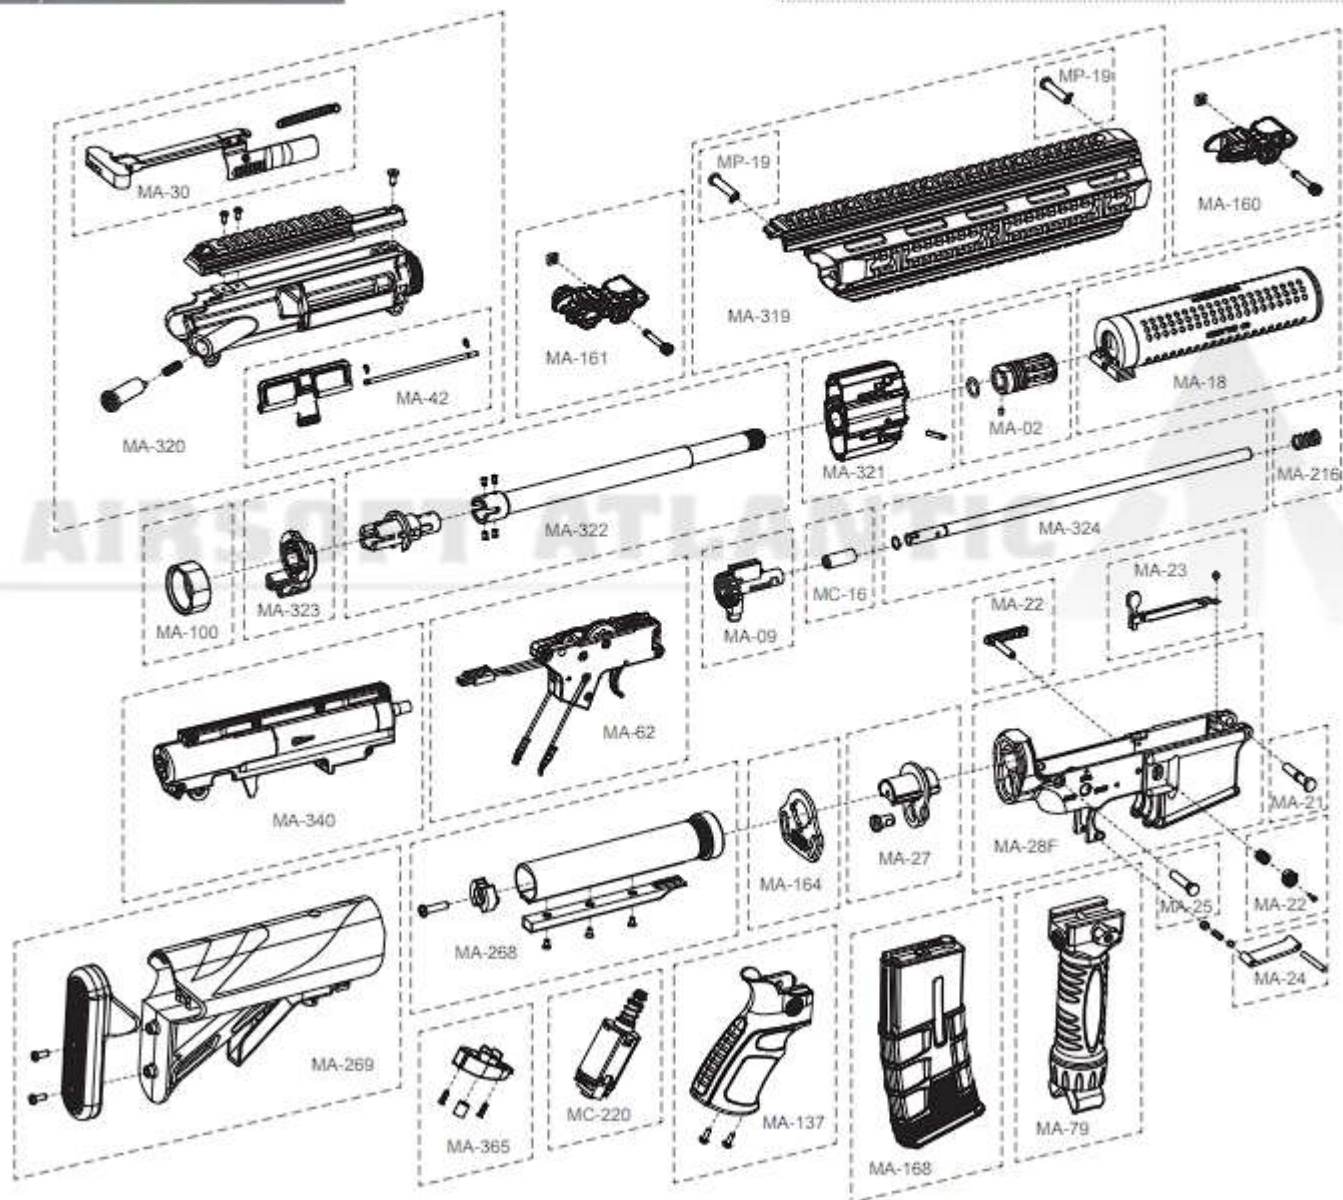

8

各部零件說明 Description

■ ICS-238

※每一款槍型基本配備不同依實際出貨為主。圖片僅供參考。
The components/accessories for each model may have kind of differences depending on the actual goods. Images are only for reference.