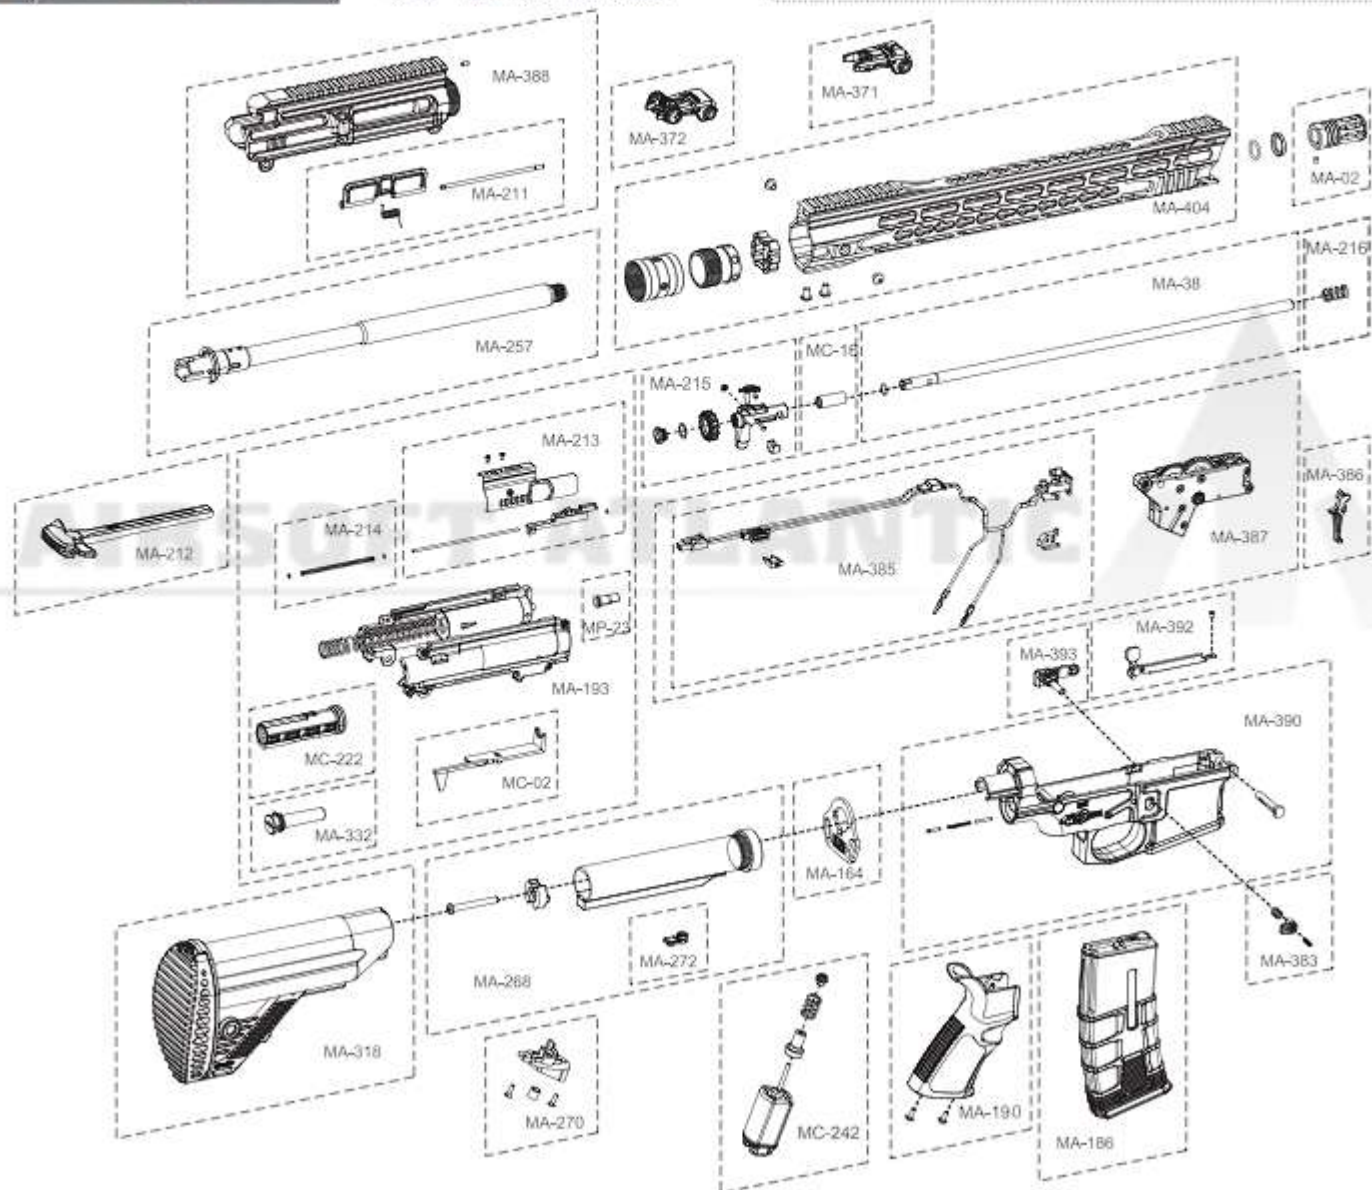

8

各部零件說明
Description

■ ICS-300
CXP-MARS Komodo

※每一款槍型基本配備不可依實際出貨為主。圖片僅供參考。
The components/accessories for each model may have kind of differences depending on the actual goods. Images are only for reference.