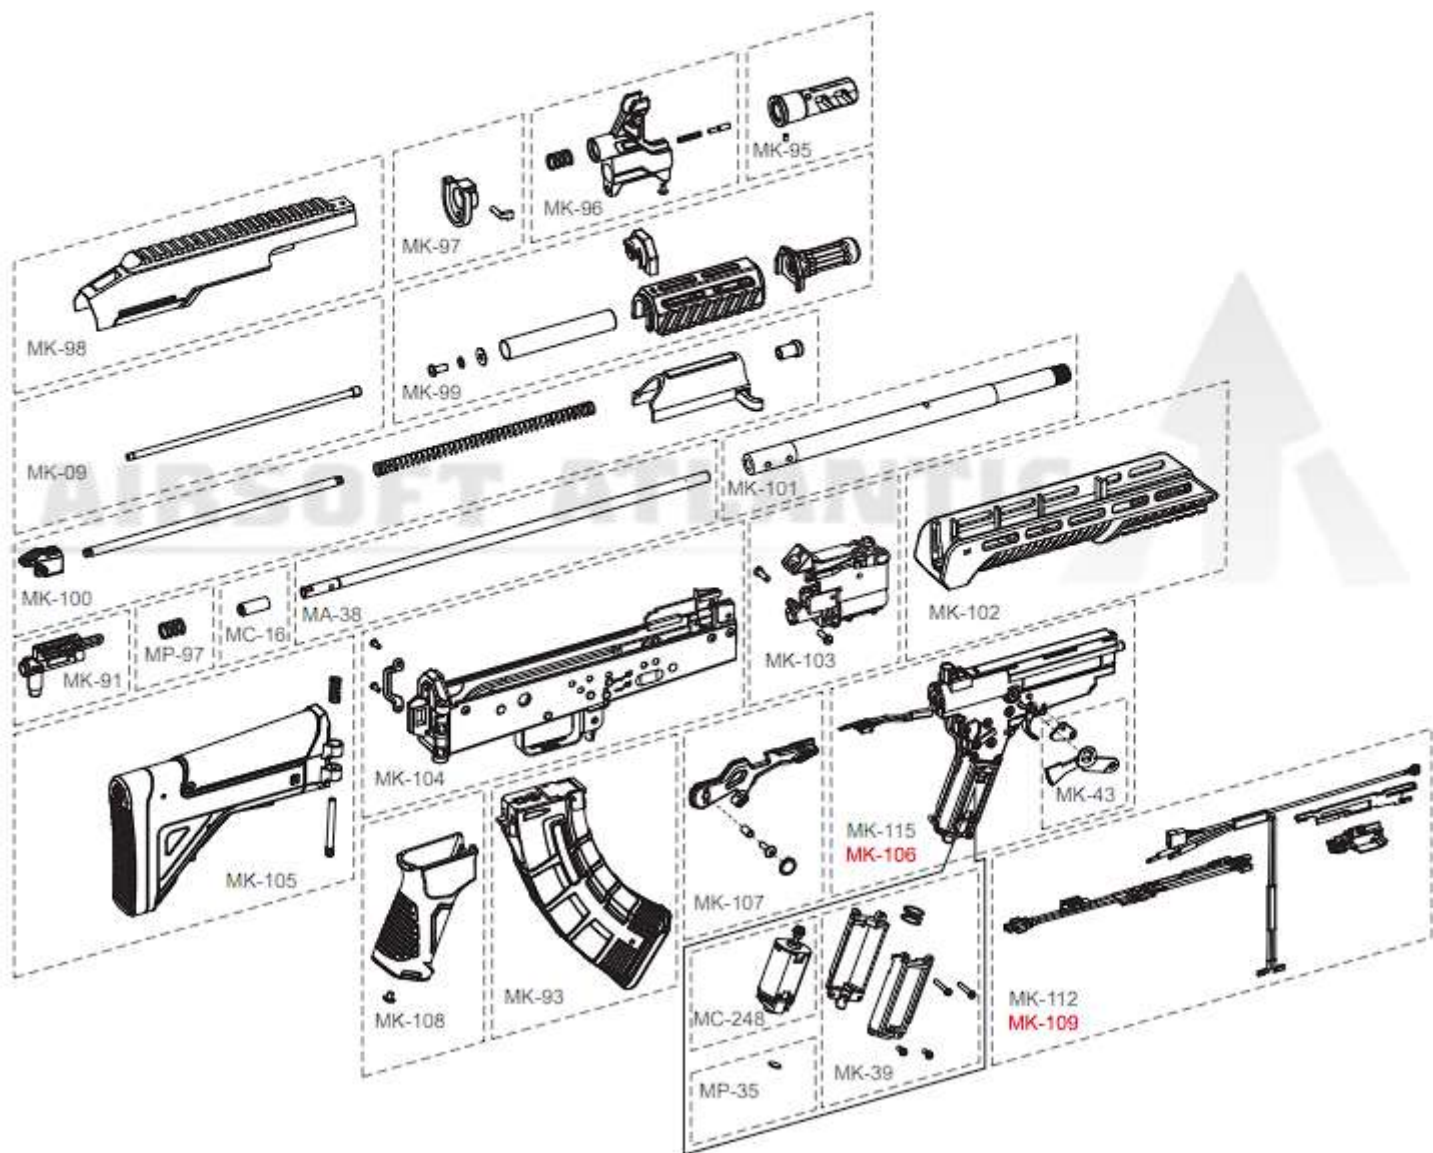

8

各部零件說明 Description

■ ICS-131

※紅色的零件號碼為SSS版本用件
The part numbers in red are for SSS V3 version.

※同一款槍型基本配備不同批實際出貨為主。圖片僅供參考。
The components/accessories for each model may have kind of differences depending on the actual goods. Images are only for reference.