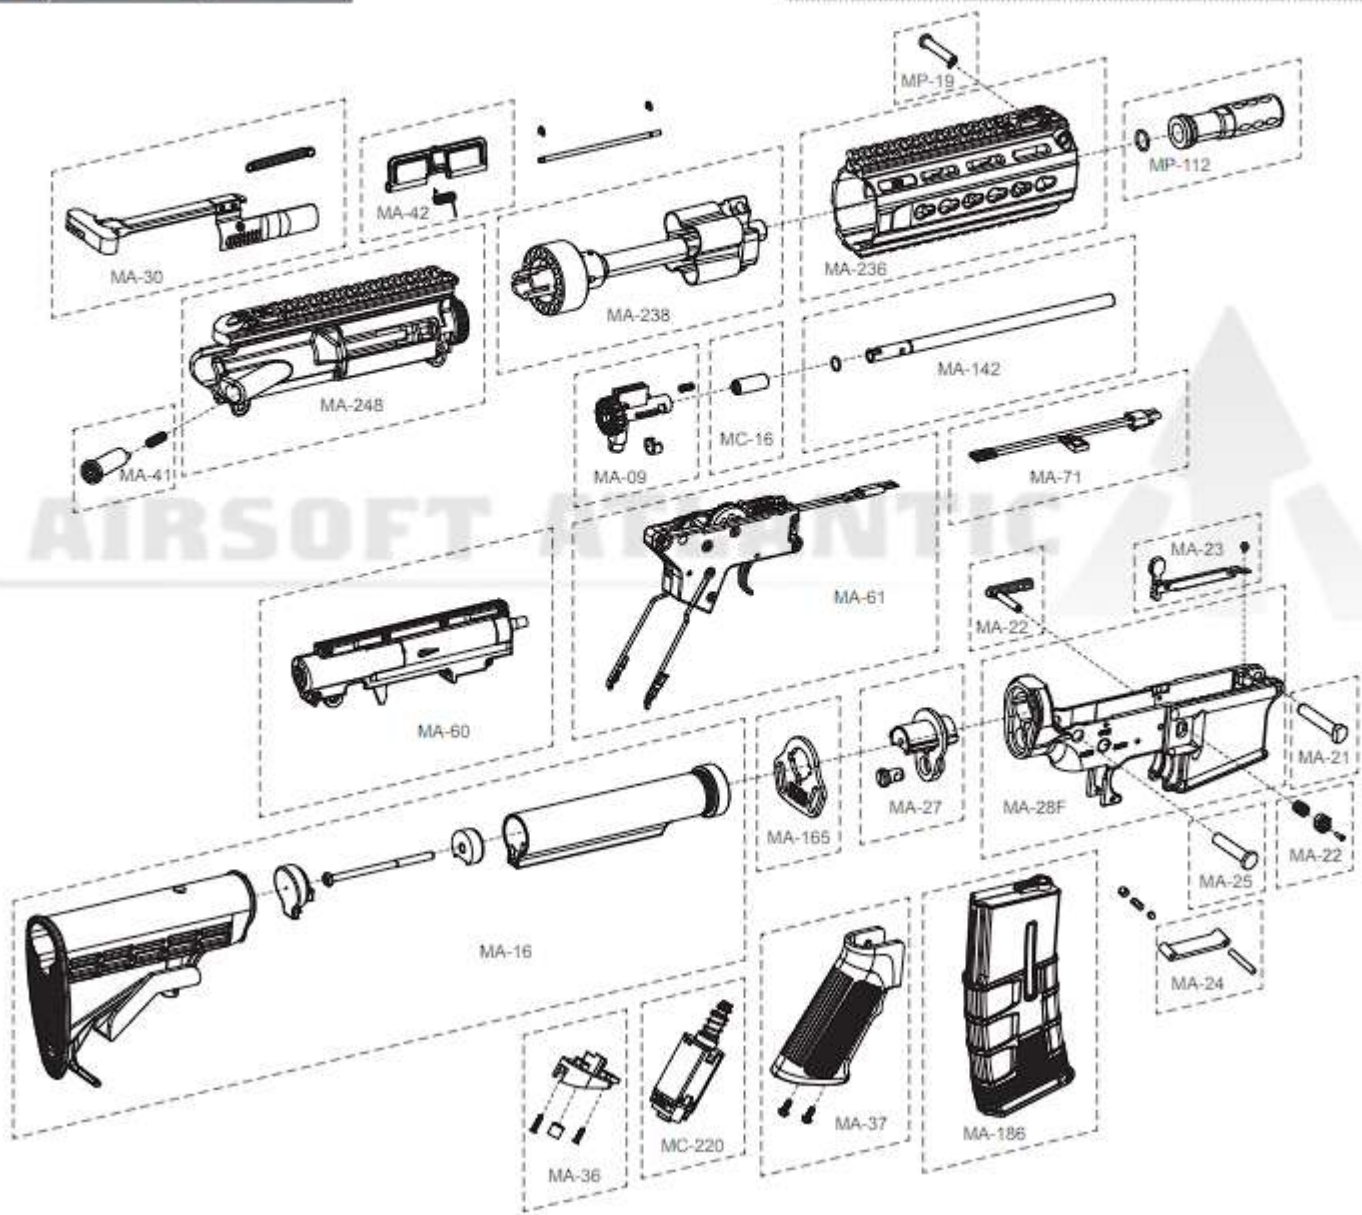

8

各部零件說明 Description

■ ICS-170

※每一款槍型基本配額不同故實際出貨為主。圖片僅供參考。
The components/accessories for each model may have kind of differences depending on the actual goods, images are only for reference.