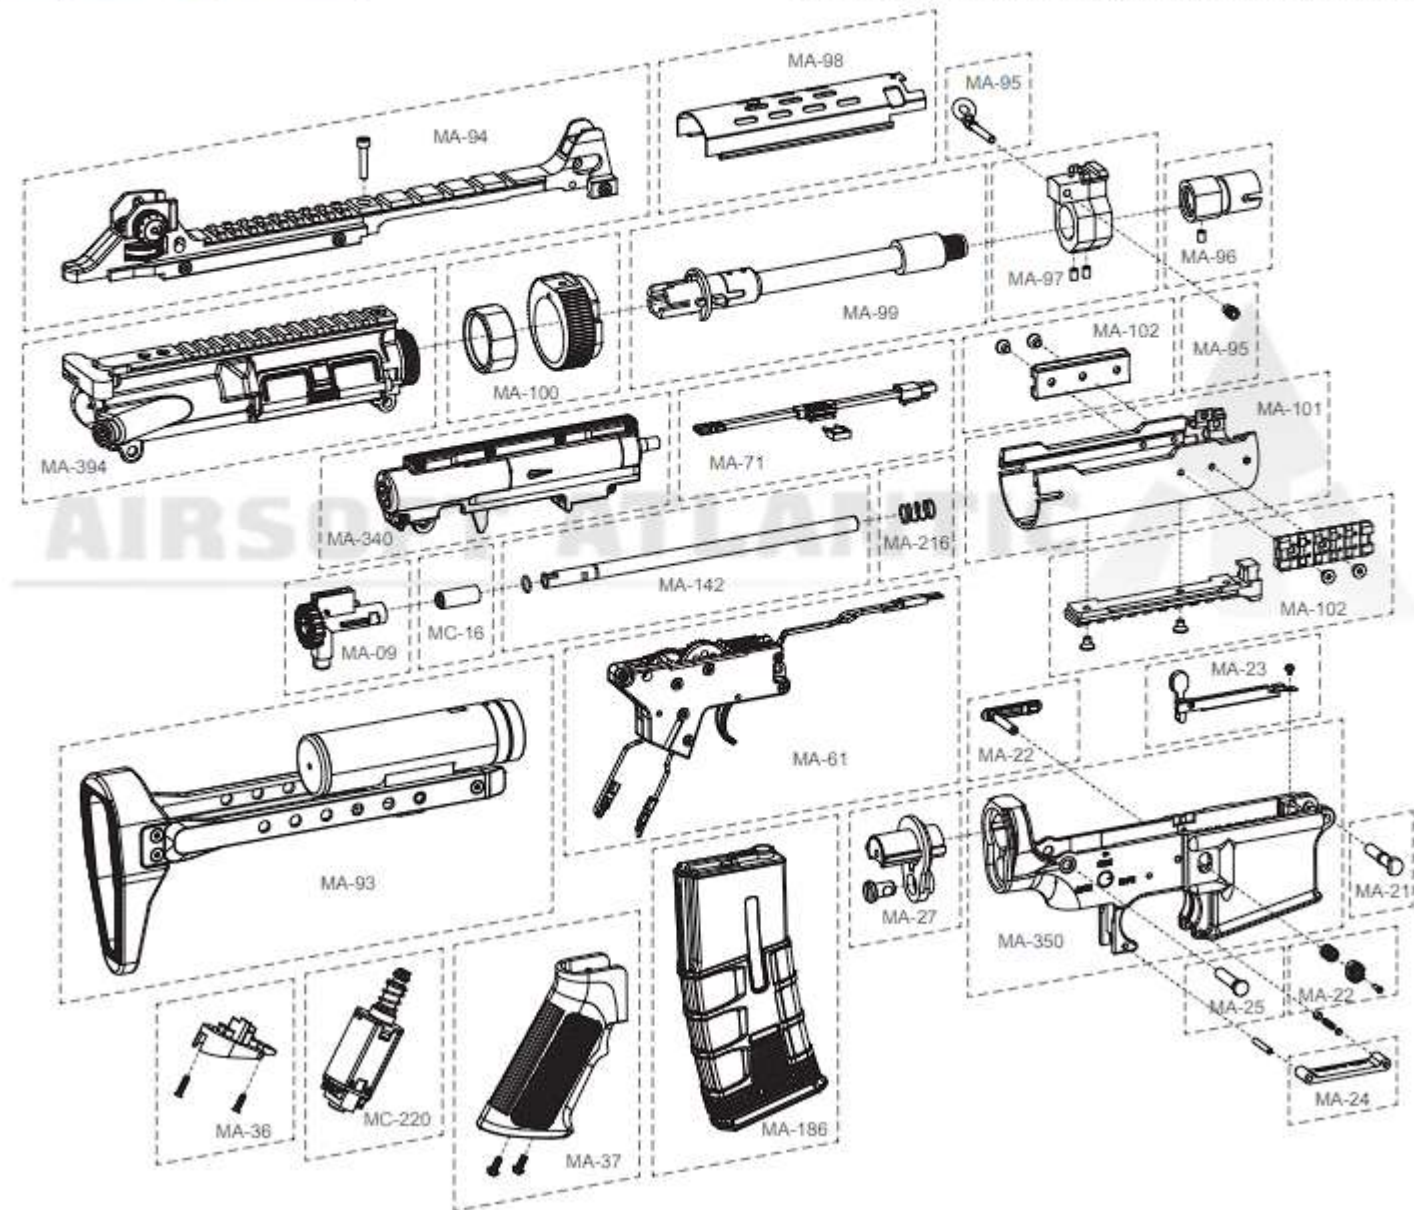

## 各部零件說明 Description

■ ICS-160

\*每一款槍型基本配額不同依實際出貨為主，圖片僅供參考。  
The components/accessories for each model may have kind of differences depending on the actual goods. Images are only for reference.

8