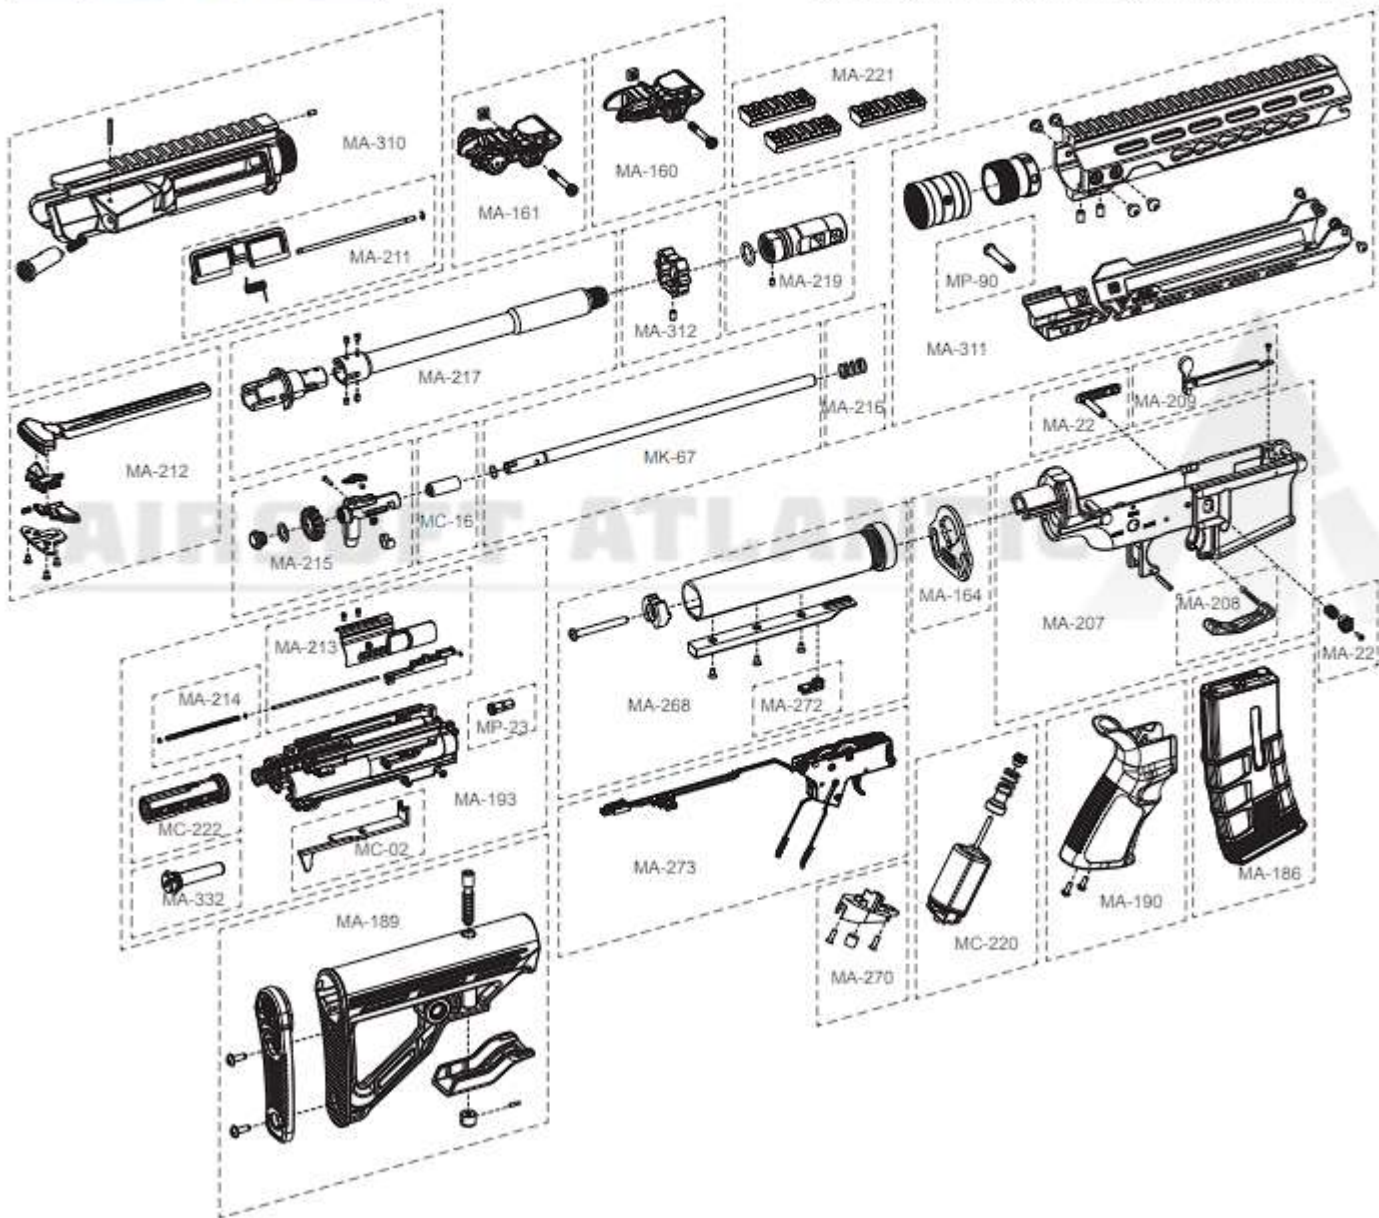

8

各部零件說明 Description

■ ICS-271

※每一款槍型基本配備不同依實際出貨為主，圖片僅供參考。
The components/accessories for each model may have kind of differences depending on the actual goods. Images are only for reference.