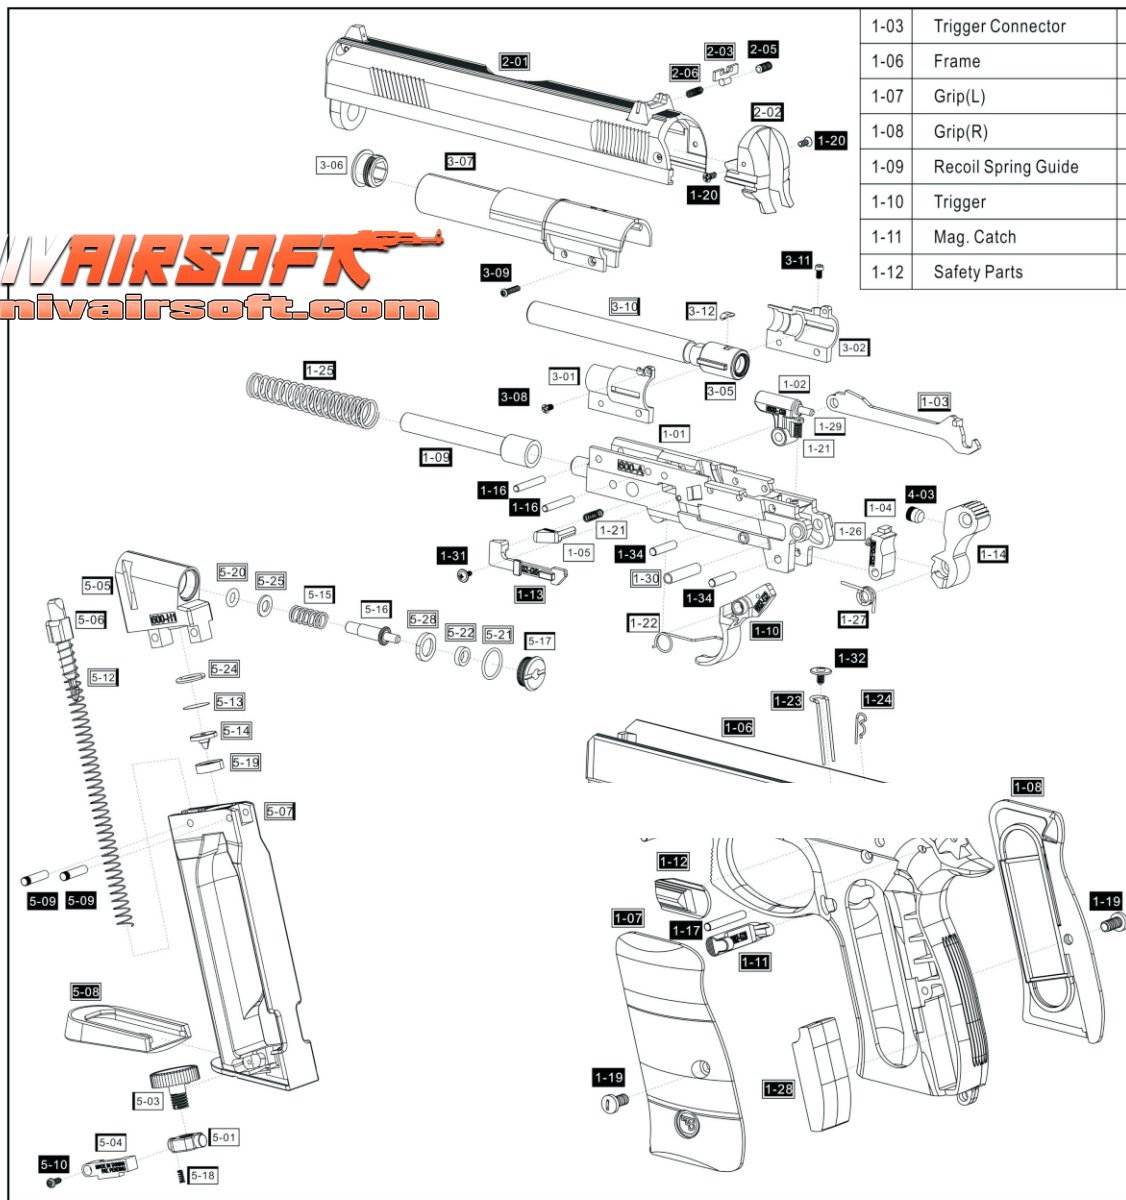

15564 CZ 75 CO₂ GNB

1-03	Trigger Connector	1	1-17	Axis	1	3-06	Barrel Tip	1
1-06	Frame	1	1-18	Axis	1	3-07	Outer Barrel	1
1-07	Grip(L)	1	1-19	Screw	2	3-08	Screw	1
1-08	Grip(R)	1	1-20	Screw	2	3-09	Screw	1
1-09	Recoil Spring Guide	1	1-22	Trigger Spring	1	3-10	Internal Barrel	1
1-10	Trigger	1	1-23	Mag. Catch Spring	1	3-11	Screw	1
1-11	Mag. Catch	1	1-24	Safety Parts Spring	1	3-12	Rubber Chip	1
1-12	Safety Parts	1	1-25	Recoil Spring	1	4	Hammer Combination	
			1-28	Heavy Weight	1	1-14	Hammer	1
			1-32	Screw	1	4-03	Attacked Block	1
			2-02	Slide Cover	1	5	Mag. Combination	
			1A	Structure Combination		5-01	Screw Seat	1
			1-01	Body Seat	1	5-03	Piercing Level Screw	1
			1-02	Hammer Stick	1	5-04	Spring Stopper	1
			1-04	Hammer Stopper	1	5-05	Chamber	1
			1-05	Safety Parts	1	5-06	BB Follower	1
			1-13	Safety Level	1	5-07	Mag. Body	1
			1-16	Axis	2	5-08	Mag. Base	1
			1-21	Safety Parts Spring	2	5-09	Axis	2
			1-26	Stopper Spring	1	5-10	Screw	1
			1-27	Hammer Spring	1	5-12	Mag. Spring	1
			1-29	Hammer Axis	1	5-13	Filter	1
			1-30	Axis	1	5-14	Piercer	1
			1-31	Screw	1	5-15	Valve Spring	1
			1-34	Axis	2	5-16	Valve	1
			2	Slide Combination		5-17	Chamber Cover	1
			2-01	Slide	1	5-18	Piercing Level Spring	1
			2-03	Rear Sight	1	5-19	Piercer Seal	1
			2-05	Screw	1	5-20	O Ring	1
			2-06	Rear Sight Spring	1	5-21	O Ring	1
			3	Internal Barrel Combination		5-22	Washer	1
			3-01	Barrel Seat(L)	1	5-24	O Ring	1
			3-02	Barrel Seat(R)	1	5-25	Washer	1
			3-05	BB Holder	1	5-28	Washer	1