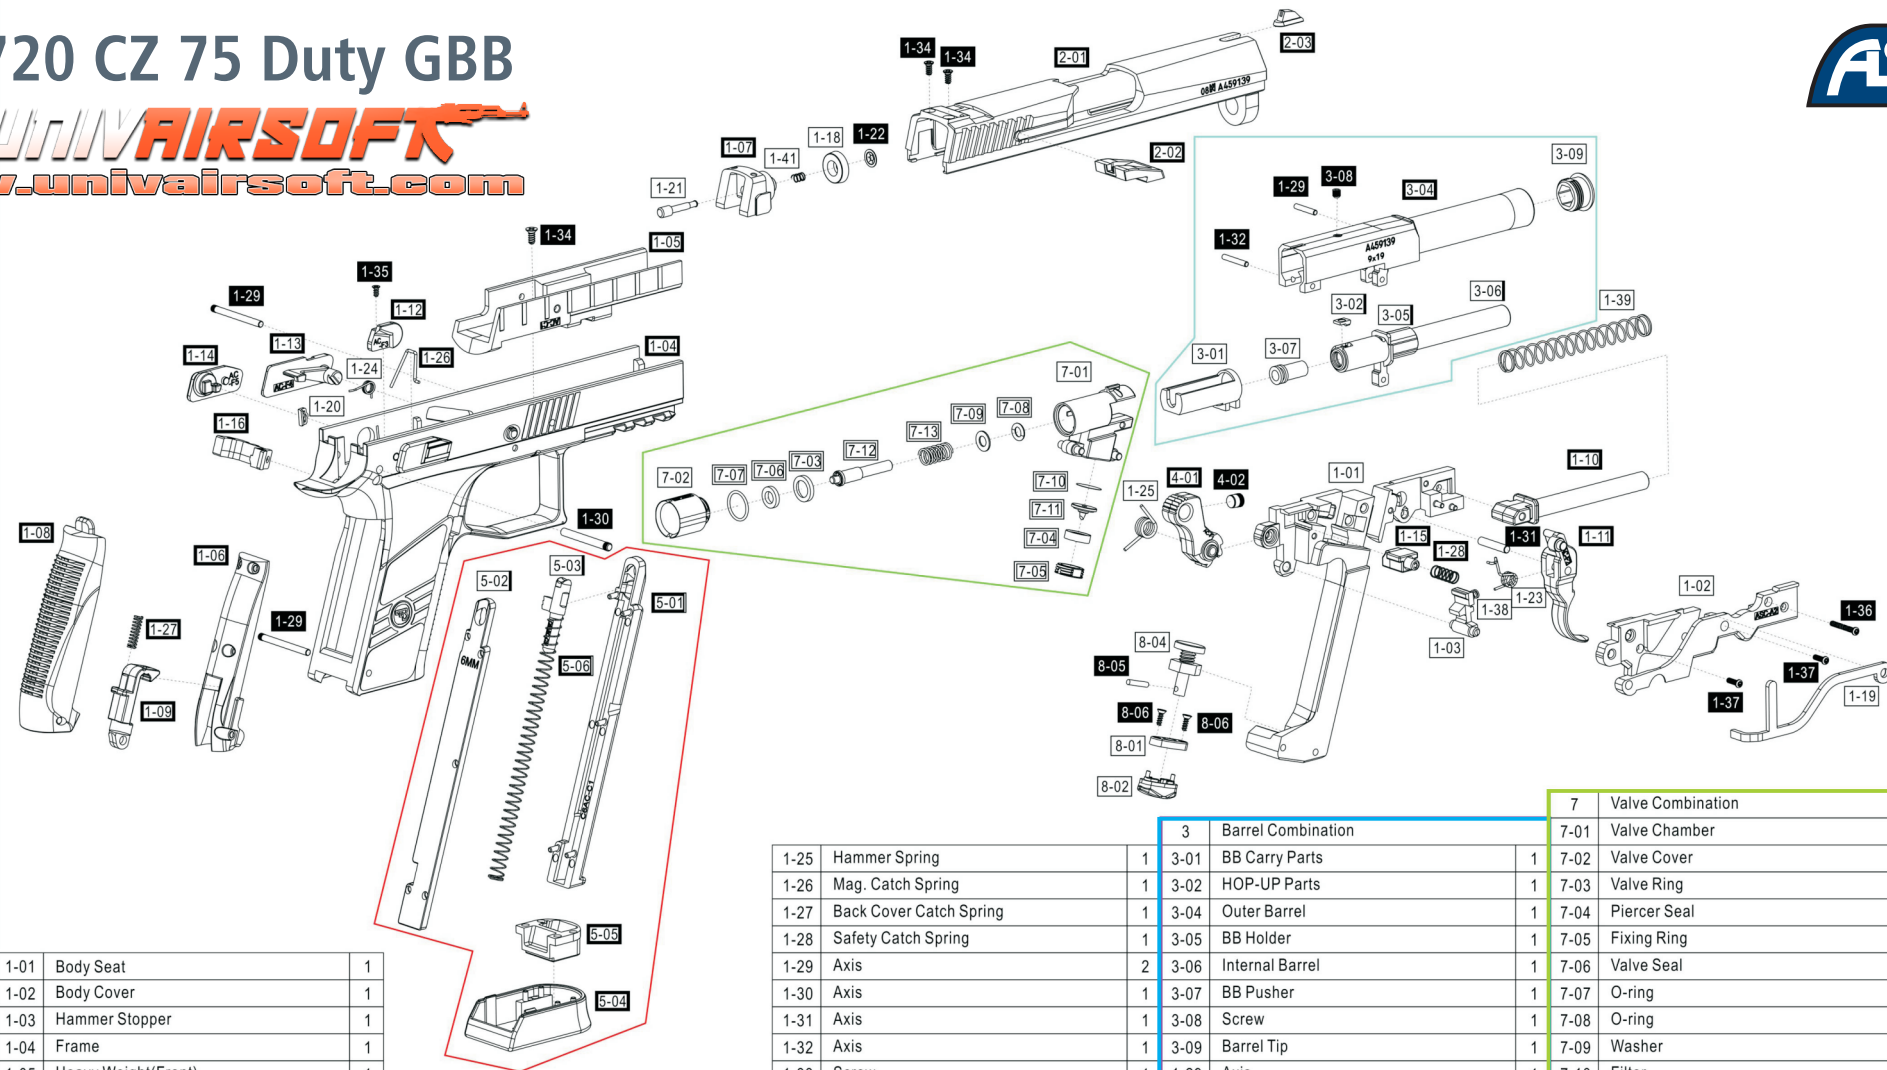

# 16720 CZ 75 Duty GBB

1-01	Body Seat	1
1-02	Body Cover	1
1-03	Hammer Stopper	1
1-04	Frame	1
1-05	Heavy Weight(Front)	1
1-06	Heavy Weight(Back)	1
1-07	Slide Cover	1
1-08	Back Cover	1
1-09	Back Cover Catch	1
1-10	Recoil Spring Guide	1
1-11	Trigger	1
1-12	Safety Level	1
1-13	Slide Stop	1
1-14	Safety	1

1-15	Safety Catch	1
1-16	Mag. Catch	1
1-18	Rubber Chip	1
1-19	Trigger Connector	1
1-20	Safety Catch	1
1-21	Fixing Axis	1
1-22	Washer	1
1-23	Trigger Spring	1
1-24	Slide Stop Spring	1

1-25	Hammer Spring	1
1-26	Mag. Catch Spring	1
1-27	Back Cover Catch Spring	1
1-28	Safety Catch Spring	1
1-29	Axis	2
1-30	Axis	1
1-31	Axis	1
1-32	Axis	1
1-33	Screw	1
1-34	Screw	3
1-35	Screw	1
1-37	Screw	2
1-38	Stopper Spring	1
1-39	Recoil Spring	1
1-41	Fixing Axis Spring	1
2-01	Slide	1
2-02	Front Sight	1
2-03	Aiming Hole	1

3	Barrel Combination	1
3-01	BB Carry Parts	1
3-02	HOP-UP Parts	1
3-04	Outer Barrel	1
3-05	BB Holder	1
3-06	Internal Barrel	1
3-07	BB Pusher	1
3-08	Screw	1
3-09	Barrel Tip	1
1-29	Axis	1
4-01	Hammer	1
4-02	Attacked Block	1
5	Mag. Combination	1
5-01	Mag. Body	1
5-02	Mag. Cover	1
5-03	BB Follower	1
5-04	Mag. Base	1
5-05	Mag. Inner Pad	1
5-06	Mag. Spring	1

7	Valve Combination	1
7-01	Valve Chamber	1
7-02	Valve Cover	1
7-03	Valve Ring	1
7-04	Piercer Seal	1
7-05	Fixing Ring	1
7-06	Valve Seal	1
7-07	O-ring	1
7-08	O-ring	1
7-09	Washer	1
7-10	Filter	1
7-11	Piercer	1
7-12	Valve	1
7-13	Valve Spring	1
8	Knob Combination	1
8-01	Knob Seat	1
8-02	Knob Cover	1
8-04	Piercing Level Screw	1
8-05	Axis	1
8-06	Screw	2